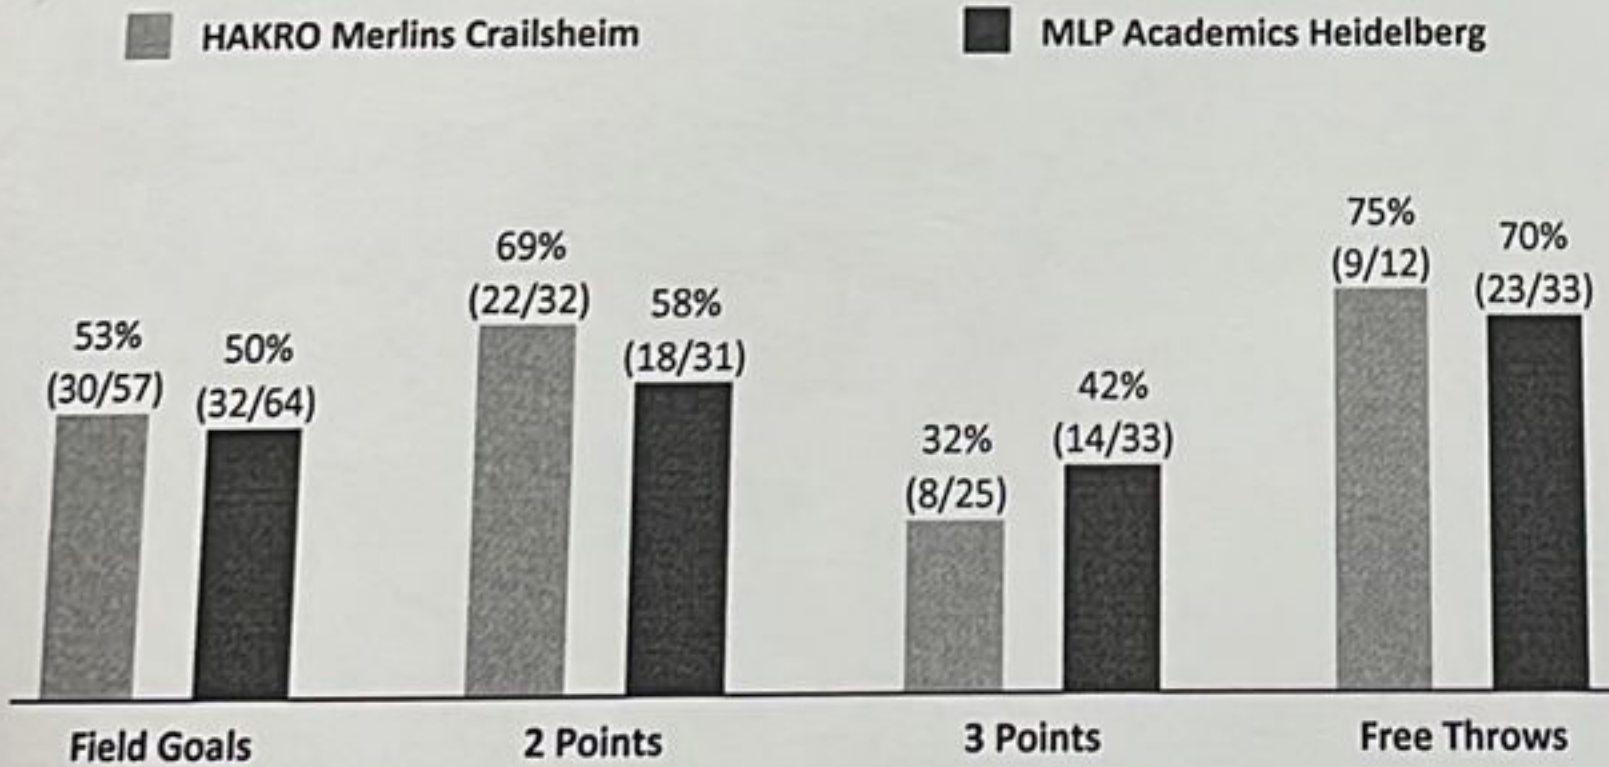

HDB - MLP Academics Heidelberg (Coach: IISALO Joonas)

No.	Name	Min	PTS	2 Points	3 Points	Field Goals	Free Throws	OR	DR	TR	AS	ST	TO	BS	SB	PF	FD	EFF	+/-
*1	WHALEY Isaiah	24:13	11	4/6 (67%)	0/3 (0%)	4/9 (44%)	3/4 (75%)	2	2	4	2	2	1			1	3	12	24
2	WÜRZNER Niklas	15:25	3				3/4 (75%)					1				2	2	3	10
*6	LASISI Elias	25:29	5		1/2 (50%)	1/2 (50%)	2/3 (67%)	1	2	3	6						2	12	27
*9	ZIPSER Paul	21:36	5	0/1 (0%)	1/4 (25%)	1/5 (20%)	2/2 (100%)	1	2	3	1		3			1		2	9
10	KESTELOOT Vincent	21:53	13	4/4 (100%)	1/3 (33%)	5/7 (71%)	2/4 (50%)	2	2	4	1	1	1				4	14	11
11	VARGAS Akeem	14:31	0		0/2 (0%)	0/2 (0%)			3	3	1	1				1	1	3	-3
15	KESSEN Marcel	12:18	13	3/3 (100%)	1/3 (33%)	4/6 (67%)	4/5 (80%)	2	1	3			2			5	3	11	4
*30	CARROLL Jeffrey	24:35	25	1/3 (33%)	7/9 (78%)	8/12 (67%)	2/3 (67%)	2	1	3	1	5	3			3	5	26	14
*32	McGUIRL Mike	24:28	15	5/12 (42%)	1/5 (20%)	6/17 (35%)	2/2 (100%)		2	2	4	3			2	1	4	13	24
44	HUNDT Bennet	15:32	11	1/2 (50%)	2/2 (100%)	3/4 (75%)	3/6 (50%)	1	1	2	3		2			1	5	10	0
Team / Coach								2	2	4							4		
Totals								13	18	31	19	13	12		2	15	29	110	24

CRA	HDB
9 / 23 / 32	13 / 18 / 31
17	Assists
29	Fouls
14	Fouls Drawn
20	Turnovers
5	Steals
40	Points in the Paint
8	Second Chance Points
	Fast Break Points
4 (14:10)	Biggest Lead
6-0 (14:10)	Biggest Scoring Run
	Lead Changes: 3
	Times Tied: 4

LEGEND
Min Minutes Played   DR Defensive Rebounds   AS Assists   BS Blocked Shots   PF Fouls   +/- Plus-Minus-Rating
DNP Did Not Play   OR Offensive Rebounds   ST Steals   SB Shots Blocked   FD Fouls Drawn   * Starters
PTS Points   TR Total Rebounds   TO Turnovers   EFF Efficiency = ((PTS + TR + AS + ST + BS) - ((FGA - FGM) + (FTA - FTM) + TO))